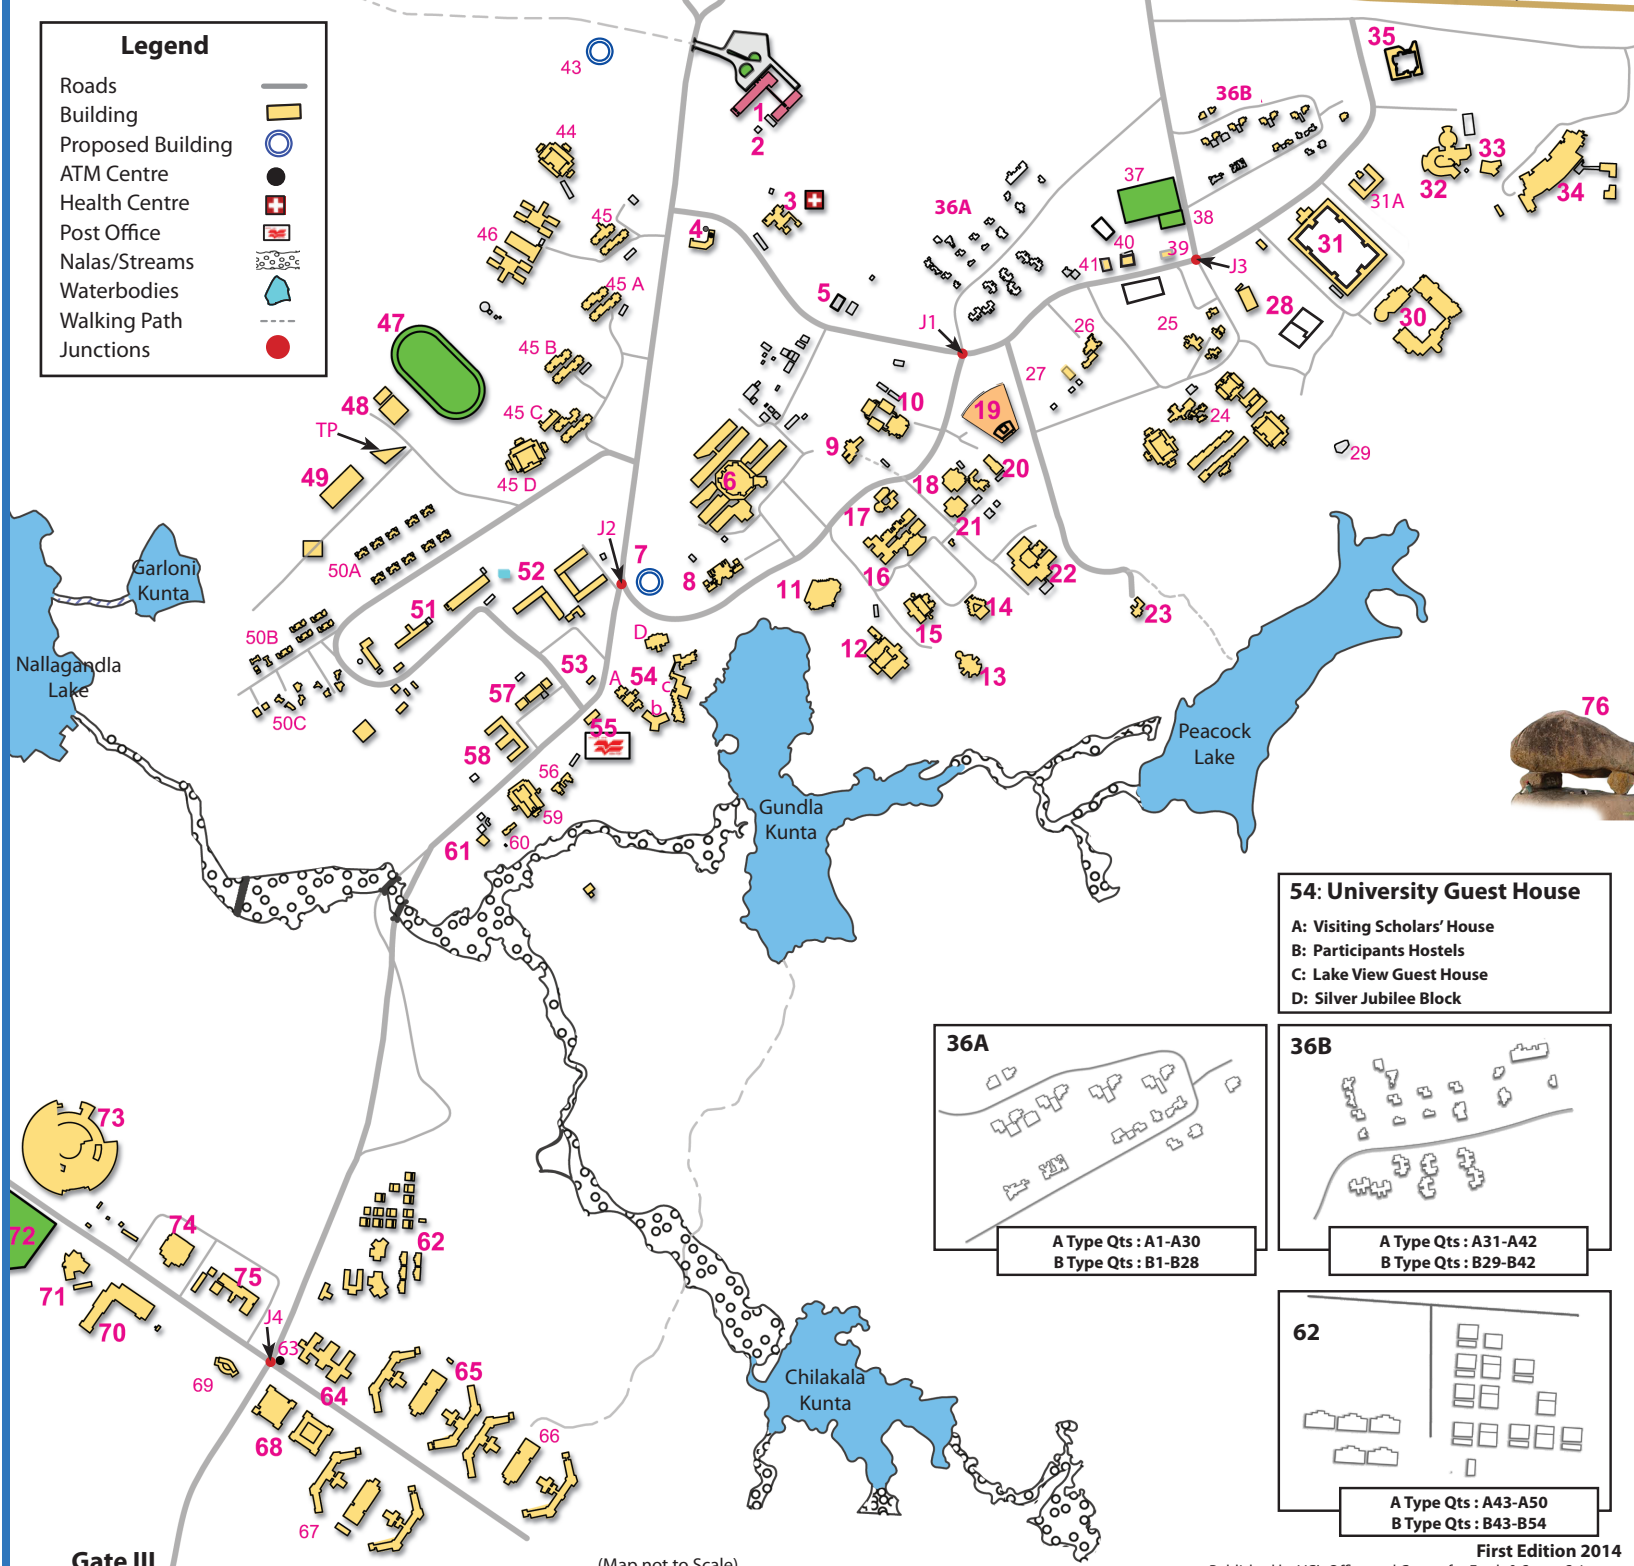

UNIVERSITY OF HYDERABAD

Campus Map

Old Bombay Highway

Gate I

Gate II

Old Bombay Highway

Legend

- Roads
- Building
- Proposed Building
- ATM Centre
- Health Centre
- Post Office
- Nalas/Streams
- Waterbodies
- Walking Path
- Junctions

54: University Guest House

- A: Visiting Scholars' House
- B: Participants Hostels
- C: Lake View Guest House
- D: Silver Jubilee Block

36A

A Type Qts : A1-A30
B Type Qts : B1-B28

36B

A Type Qts : A31-A42
B Type Qts : B29-B42